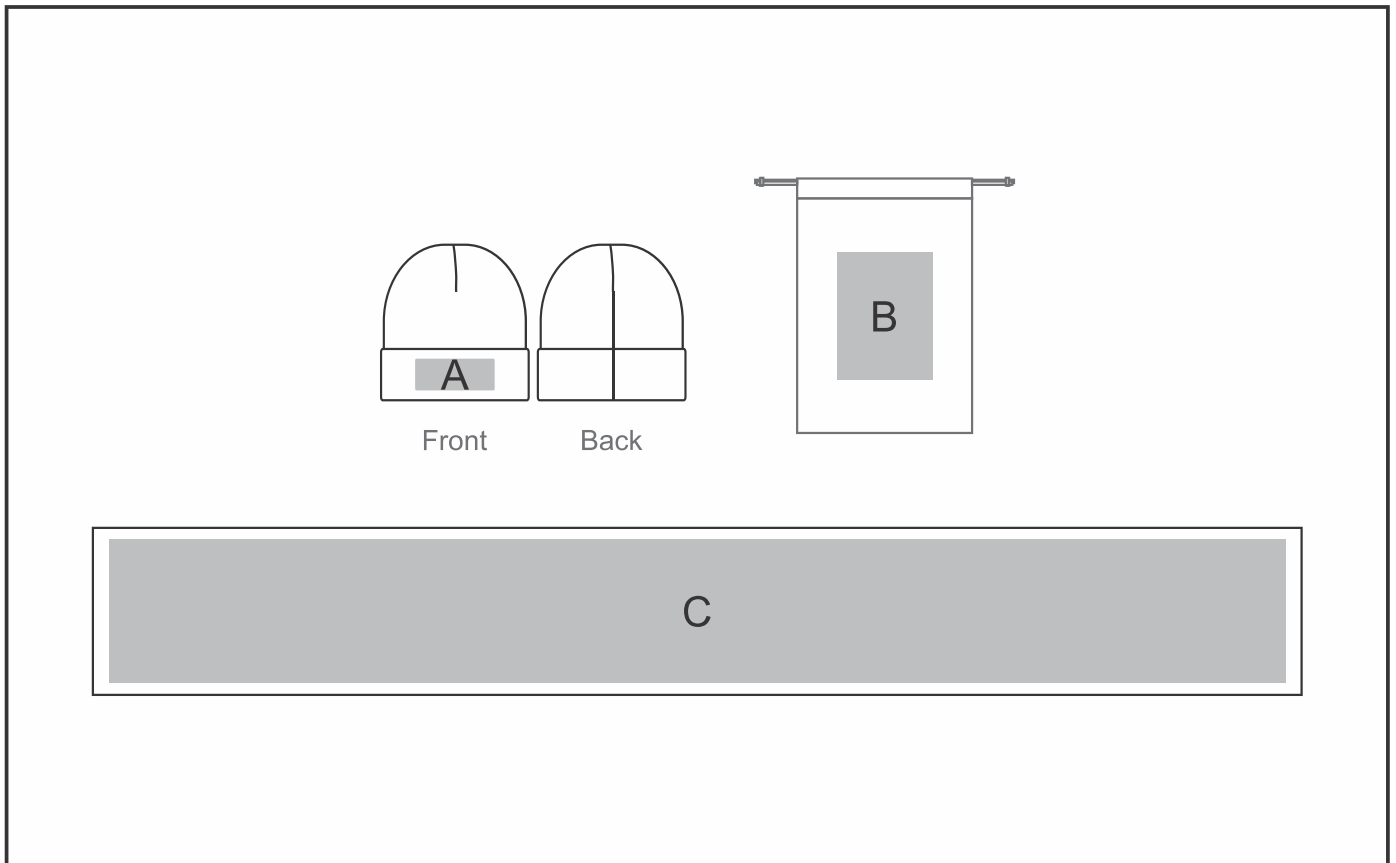

### Need to know:

- - Includes 1-Colour, 1-Position Screen Print (setup fees apply).
- POS B: Texture of item may affect the Print.
- POS C: Please note: On all thick materials like fleece & blankets, logos with fine detail or text, a block will be added in tonal thread to avoid artwork from sinking into the fabric.

### **Position A**

1. Embroidery (EM-CAPFRONT)  
N/A  
Size: 100mm wide x 40mm high

### **Position B**

1. Screen Print (SA)  
1 Colour  
Size: 120mm wide x 160mm high
2. Digital Direct Transfer (DDT-D)  
Full Colour  
Size: 74mm wide x 105mm high
3. Digital Direct Transfer (DDT-A)  
Full Colour  
Size: 105mm wide x 148mm high
4. Digital Direct Transfer (DDT-B)  
Full Colour  
Size: 120mm wide x 160mm high

### **Position C**

1. Embroidery (EM-OTHER)  
N/A  
Size: 150mm wide x 150mm high